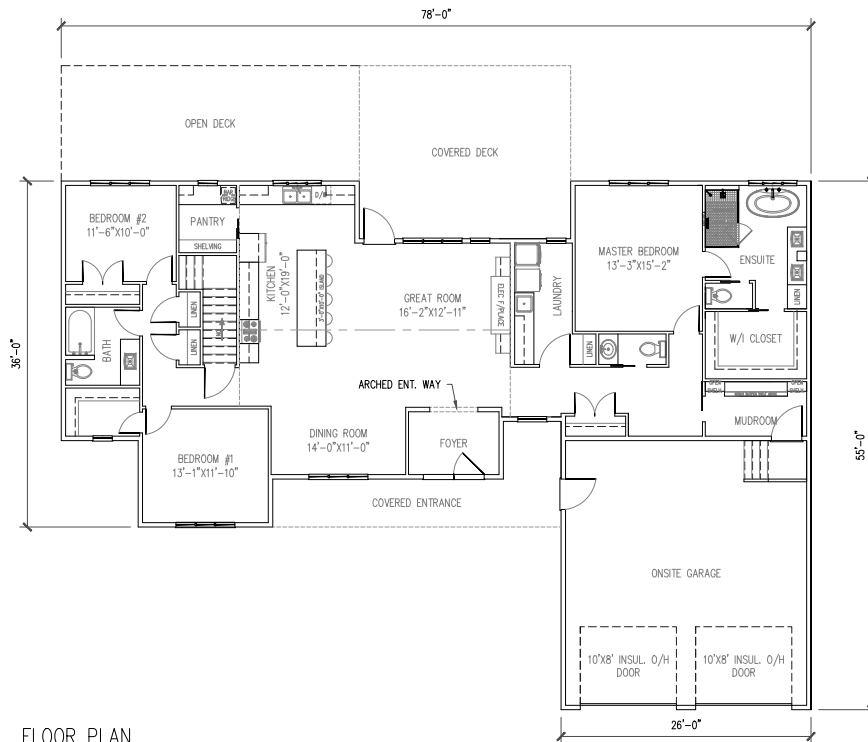

# THE WINCHESTER

2184 sq. ft. 3 Bedrooms 2 ½ Bathrooms

FLOOR PLAN  
SCALE: 1/8" = 1'-0"

**Affordable, Quality Custom RTM and Onsite Homes!**

Toll-free (855) 773-0217 [www.baileyhomesltd.ca](http://www.baileyhomesltd.ca) [info@bailey-homes.ca](mailto:info@bailey-homes.ca)