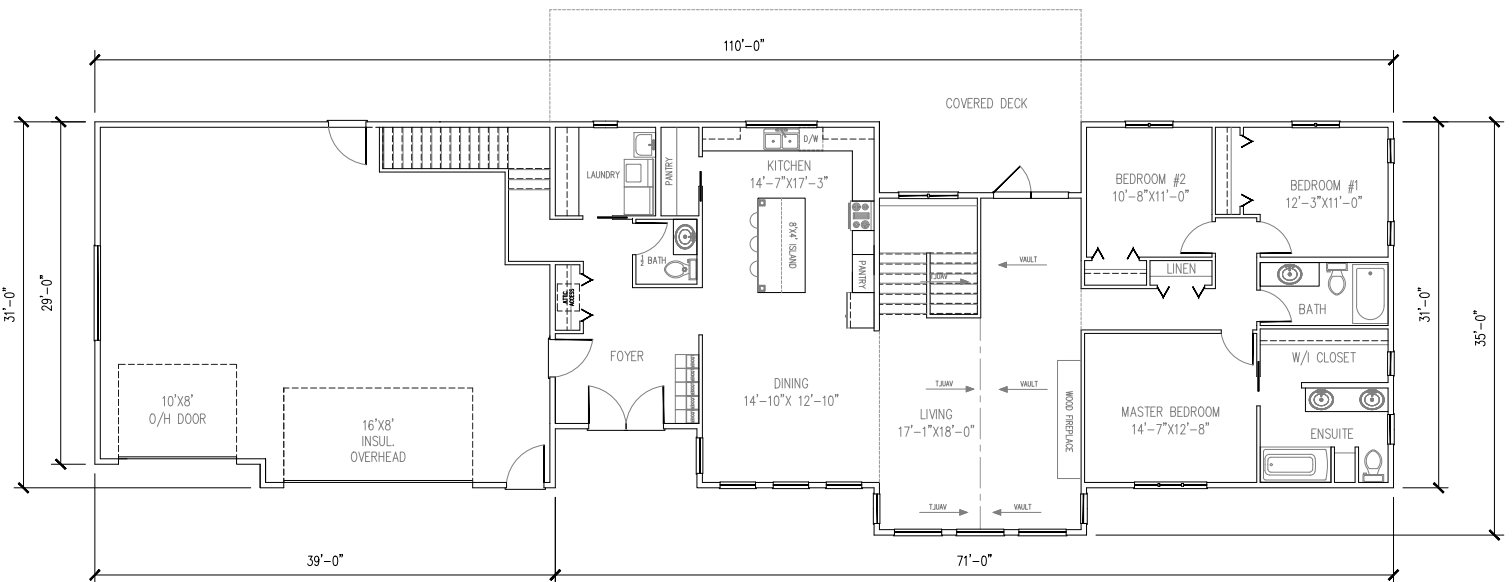

BAILEY HOMES

THE STERLING

2110 sq. ft. — 3 Bedrooms / 2 1/2 Bathrooms

Affordable, Quality Custom RTM and Onsite Homes!
 Toll-free (855) 773-0217 www.baileyhomesltd.ca info@bailey-homes.ca