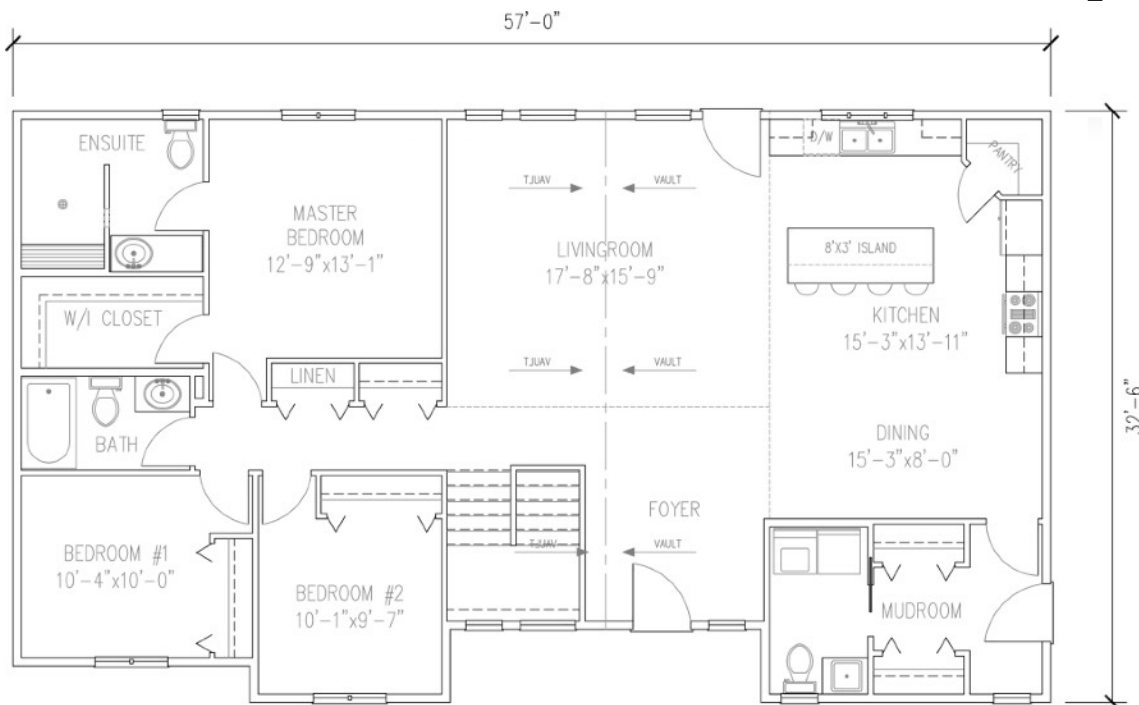

BAILEY HOMES

National Home Warranty™

The Somerset 2 - 1758 sq. ft.

Affordable, Quality Custom RTM and Onsite Homes!

Toll-free (855) 773-0217 www.baileyhomesltd.ca info@bailey-homes.ca