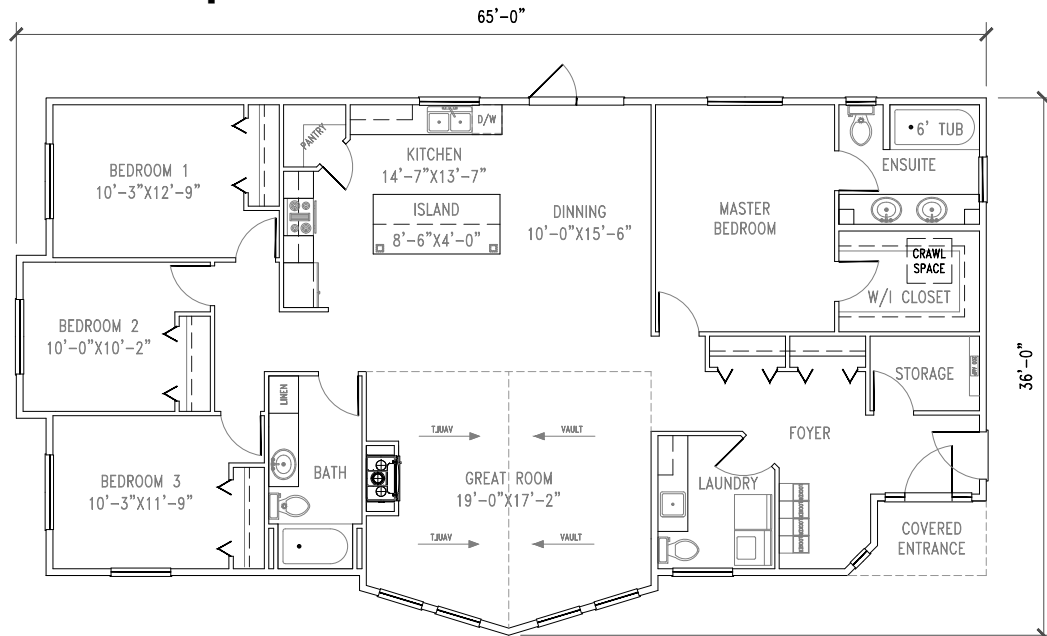

BAILEY HOMES

 National Home Warranty™

THE SIFTON

2050 sq. ft. — 4 Bedrooms / 2 ½ Bathrooms

Affordable, Quality Custom RTM and Onsite Homes!

Toll-free (855) 773-0217 www.baileyhomesltd.ca info@bailey-homes.ca