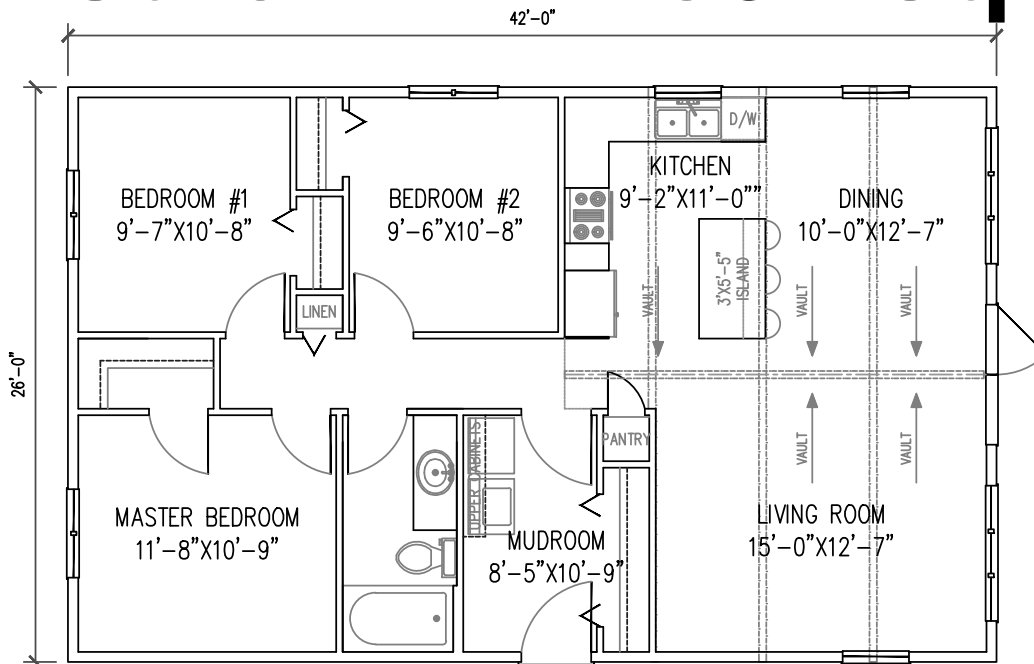

## The Salem 1 - 1092 sq. ft.

Affordable, Quality Custom RTM and Onsite Homes!

Toll-free (855) 773-0217 [www.baileyhomesltd.ca](http://www.baileyhomesltd.ca) [info@bailey-homes.ca](mailto:info@bailey-homes.ca)