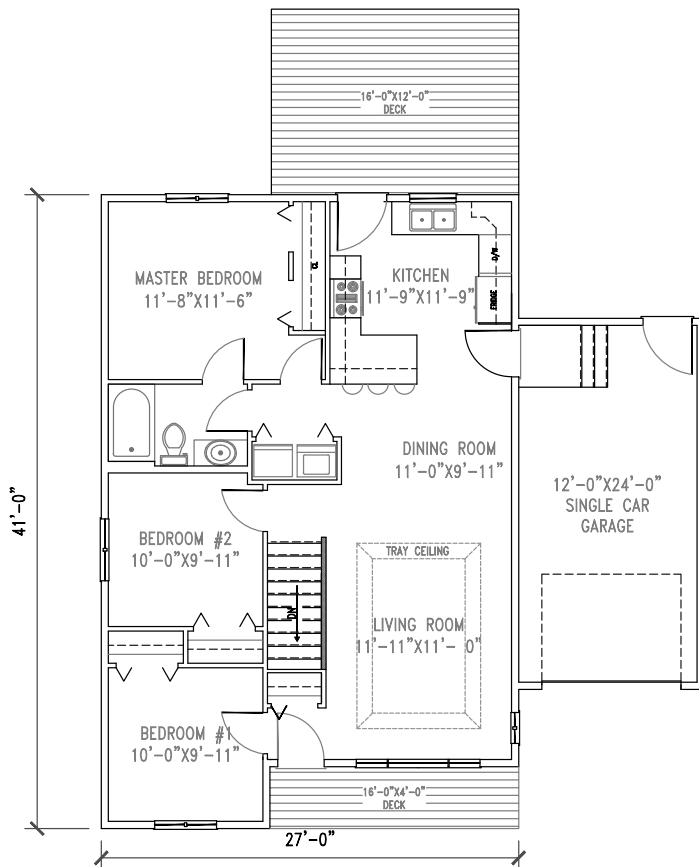

BAILEY HOMES

National Home Warranty™

The Portage 1043 sq. ft.

Affordable, Quality Custom RTM and Onsite Homes!

Toll-free (855) 773-0217 www.baileyhomesltd.ca info@bailey-homes.ca