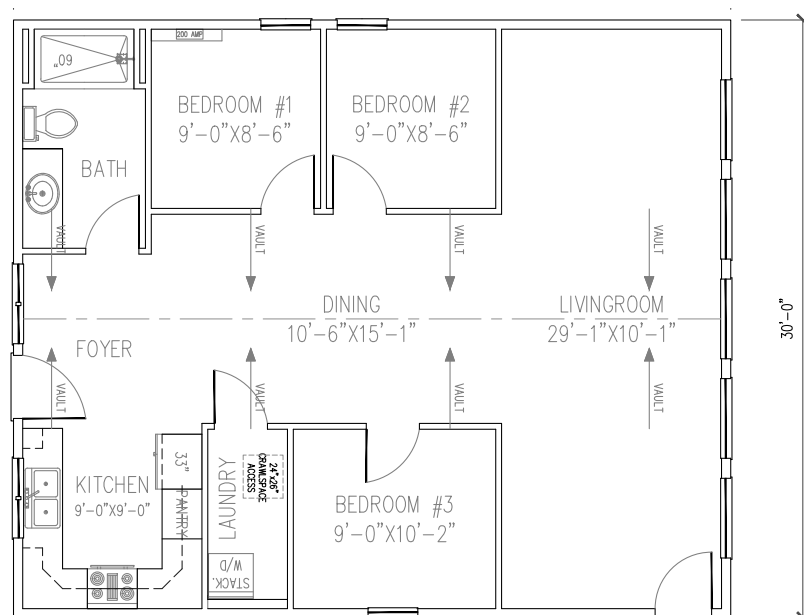

BAILEY HOMES

National Home Warranty™

THE NEWPORT

1080 sq. ft. 3 Bedrooms 1 Bathroom

Affordable, Quality Custom RTM and Onsite Homes!

Toll-free (855) 773-0217 www.baileyhomesltd.ca info@bailey-homes.ca