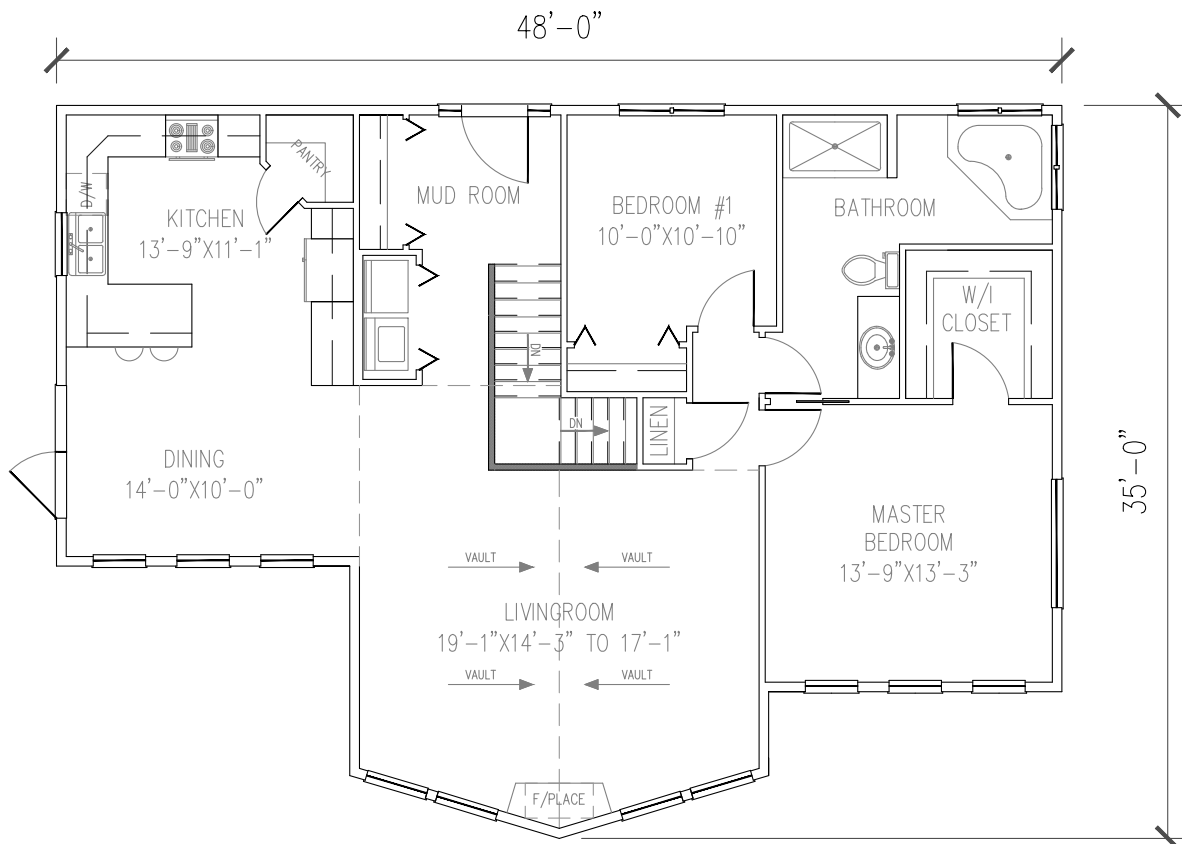

The Madison 2 – 1370 sq. ft.

Affordable, Quality Custom RTM and Onsite Homes!

Toll-free (855) 773-0217 www.baileyhomesltd.ca info@bailey-homes.ca