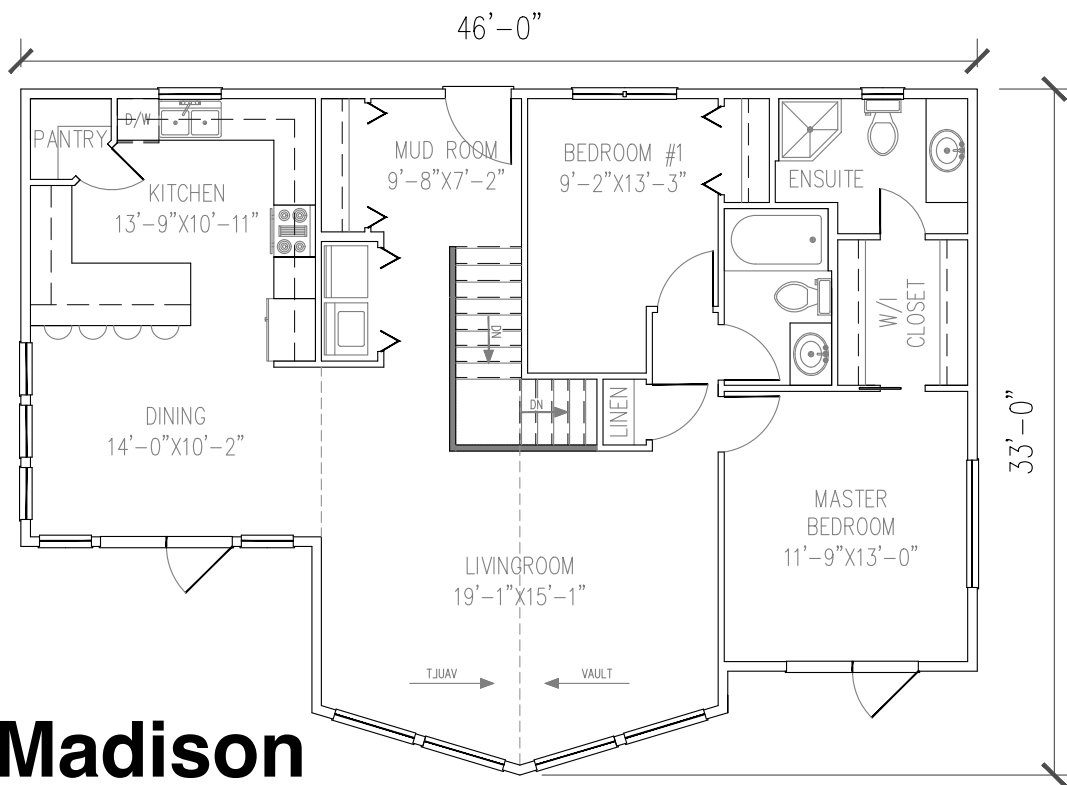

BAILEY HOMES

The Madison 1274 sq. ft.

Affordable, Quality Custom RTM and Onsite Homes!

Toll-free (855) 773-0217 www.baileyhomesltd.ca info@bailey-homes.ca