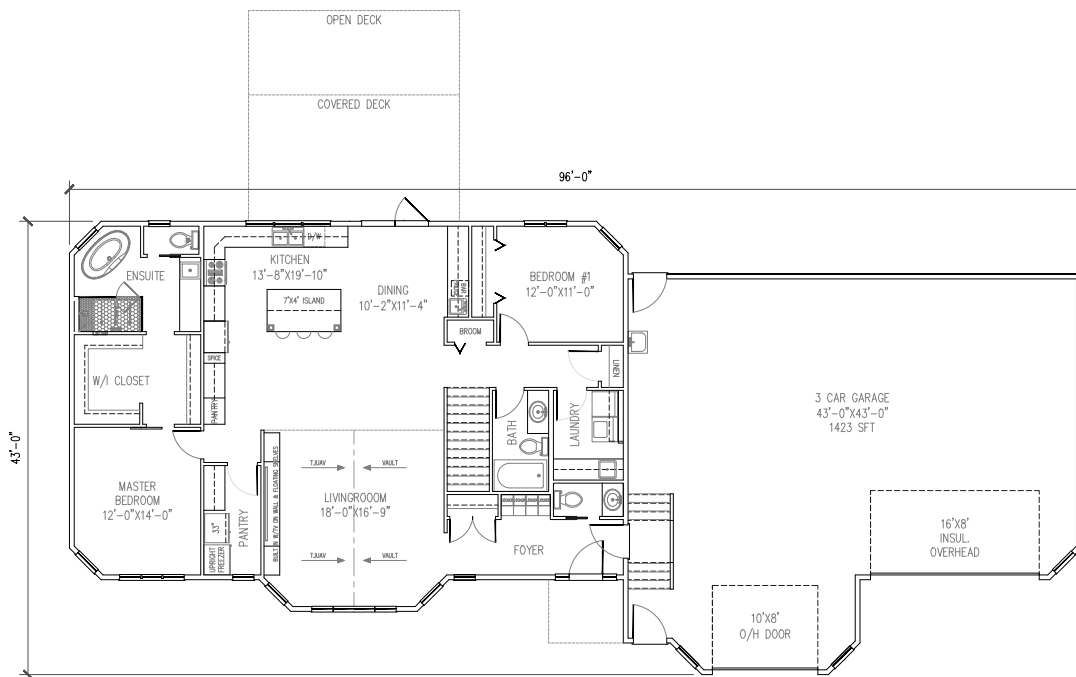

## THE LANSDOWNE

1834 sq. ft. — 2 Bedrooms / 2 ½ Bathrooms

**Affordable, Quality Custom Onsite and RTM Homes!**

Toll-free 1(855) 773-0217 [www.baileyhomesltd.ca](http://www.baileyhomesltd.ca) [info@bailey-homes.ca](mailto:info@bailey-homes.ca)