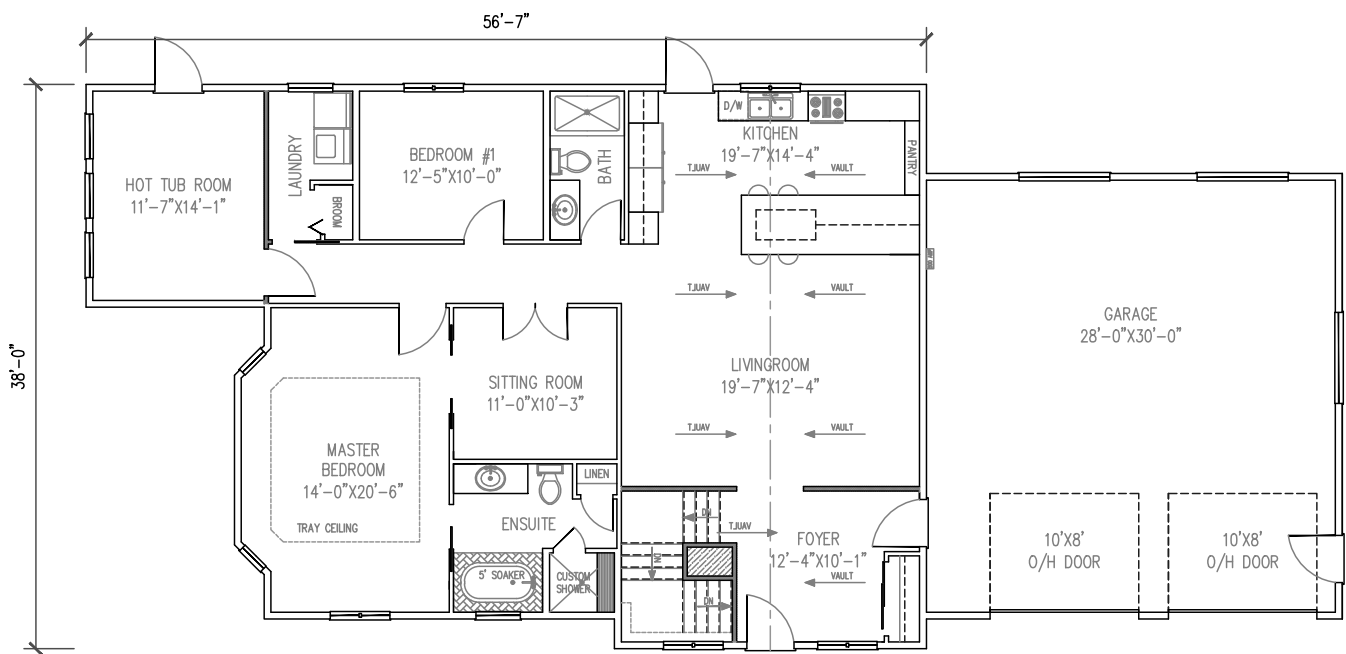

BAILEY HOMES

The Jenkins - 1854 sq. ft.

Affordable, Quality Custom RTM and Onsite Homes!

Toll-free (855) 773-0217 www.baileyhomesltd.ca info@bailey-homes.ca