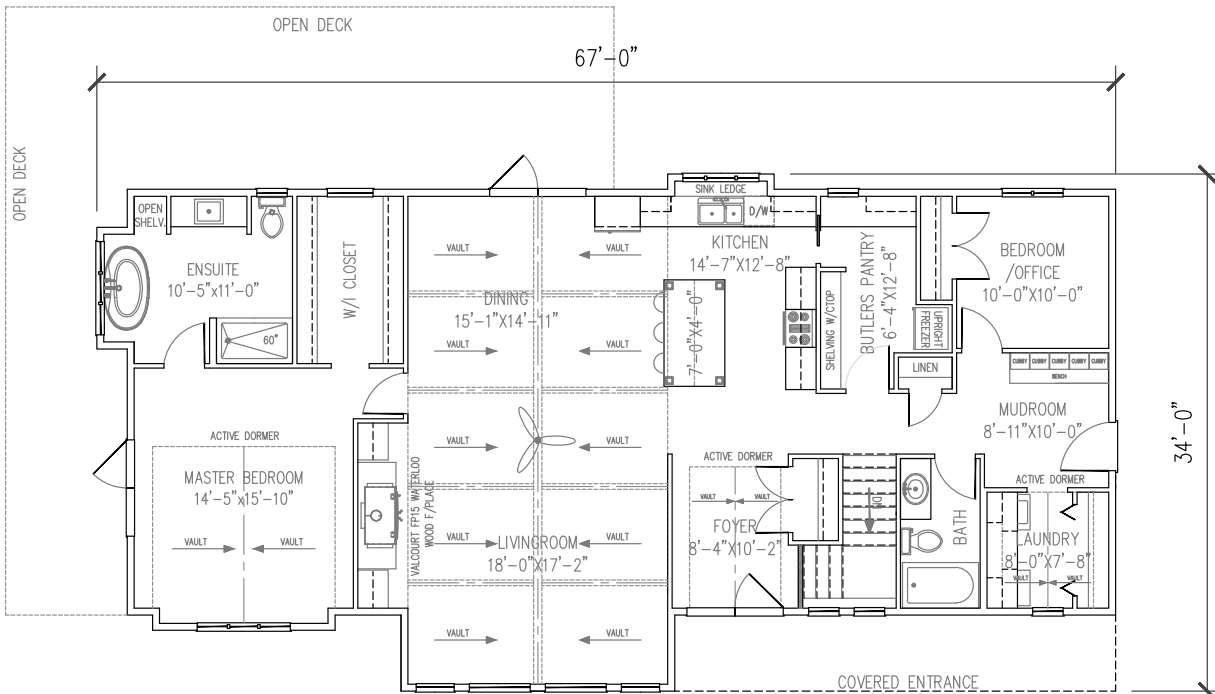

National Home Warranty

BAILEY HOMES

THE GLOUCESTERSHIRE

1933 sq. ft. | 2 Bedrooms | 2 Bathrooms

AFFORDABLE, QUALITY CUSTOM RTM AND ON-SITE HOMES
 Toll-Free (855) 773-0217 | www.bailey-homes.ca | info@bailey-homes.ca