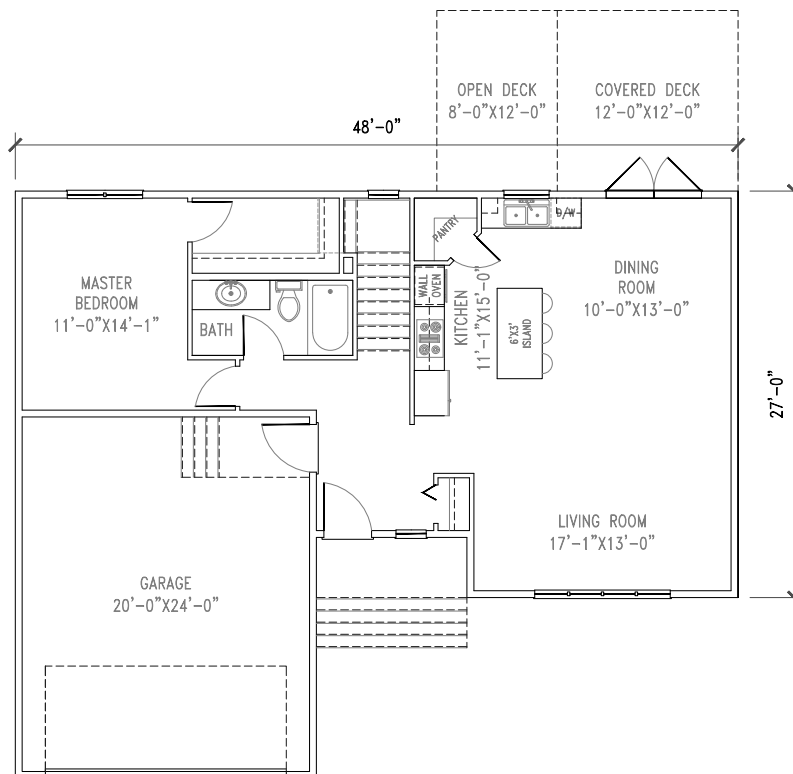

BAILEY HOMES

National Home Warranty™

The Countess – 1020 sq. ft.

Affordable, Quality Custom RTM and Onsite Homes!

Toll-free (855) 773-0217 www.baileyhomesltd.ca info@bailey-homes.ca