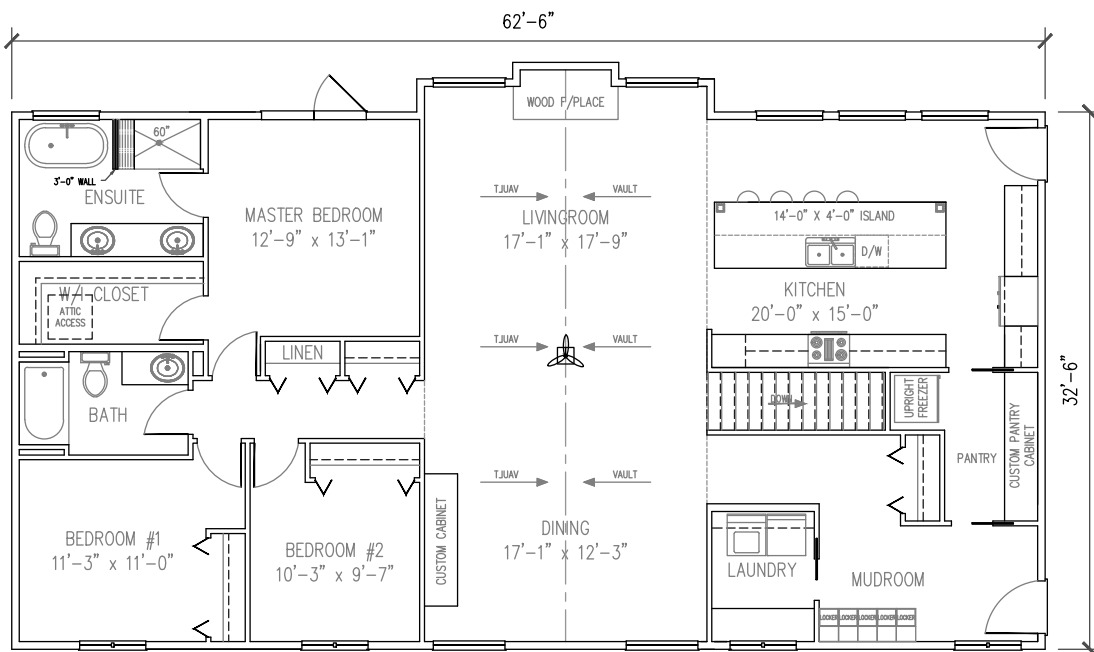

BAILEY HOMES

THE CHARLESTON

2068 sq. ft. — 3 Bedrooms / 2 Bathrooms

Affordable, Quality Custom Onsite and RTM Homes!

Toll-free 1(855) 773-0217 www.baileyhomesltd.ca info@bailey-homes.ca