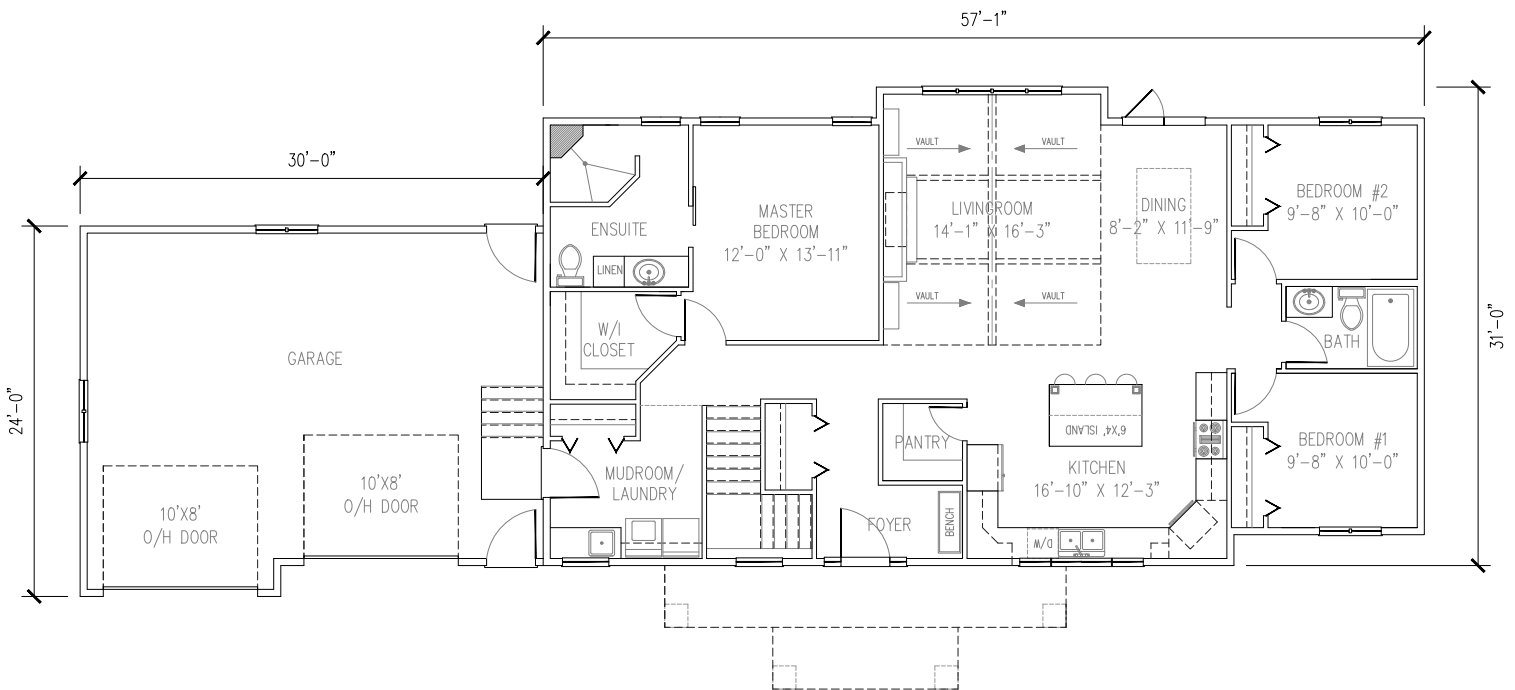

## The Cambridge - 1661 sq. ft.

**Affordable, Quality Custom RTM and Onsite Homes!**

Toll-free (855) 773-0217 [www.baileyhomesltd.ca](http://www.baileyhomesltd.ca) [info@bailey-homes.ca](mailto:info@bailey-homes.ca)