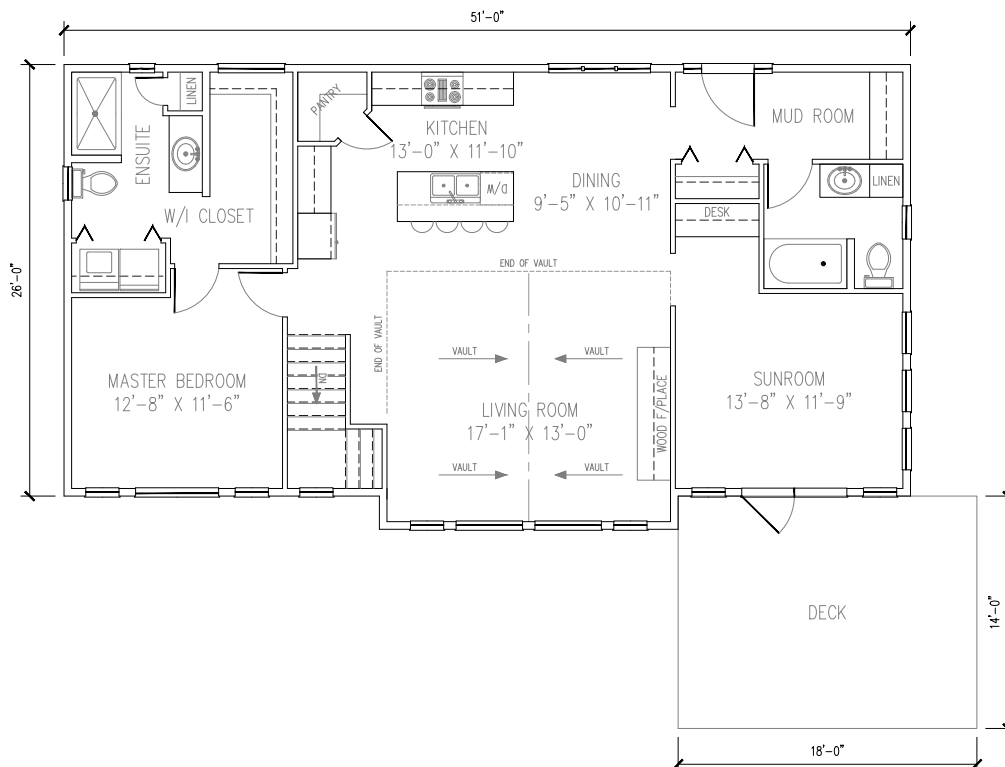

BAILEY HOMES

The Bristol 2 - 1362 sq. ft.

Affordable, Quality Custom RTM and Onsite Homes!

Toll-free (855) 773-0217 www.baileyhomesltd.ca info@bailey-homes.ca