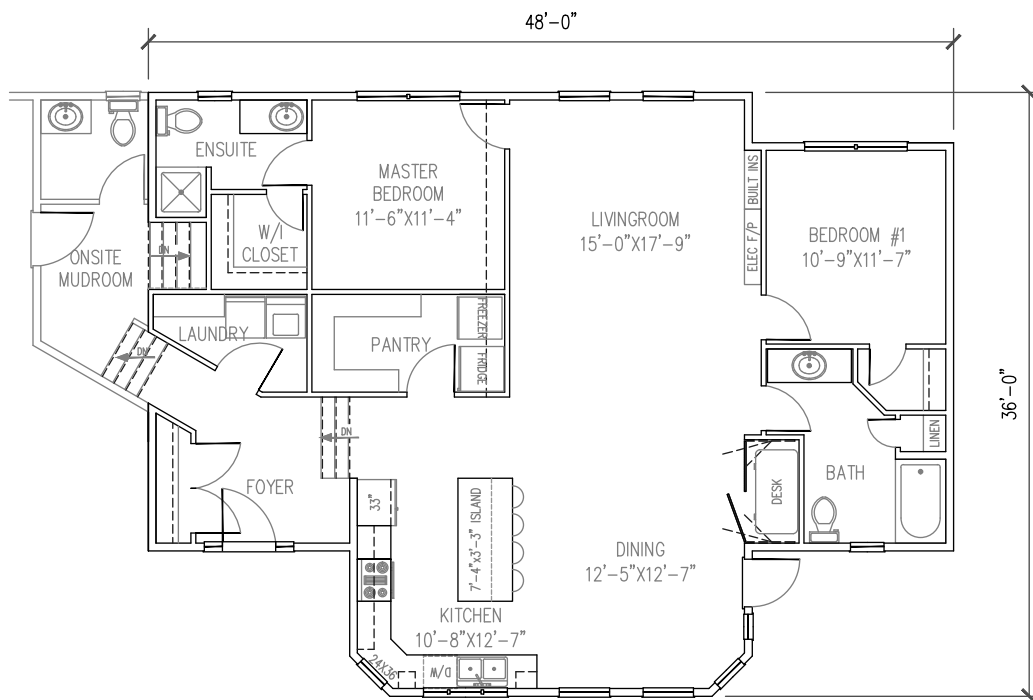

BAILEY HOMES

The Bellingham — 1478 sq. ft.

Affordable, Quality Custom RTM and Onsite Homes!

Toll-free (855) 773-0217 www.baileyhomesltd.ca info@bailey-homes.ca