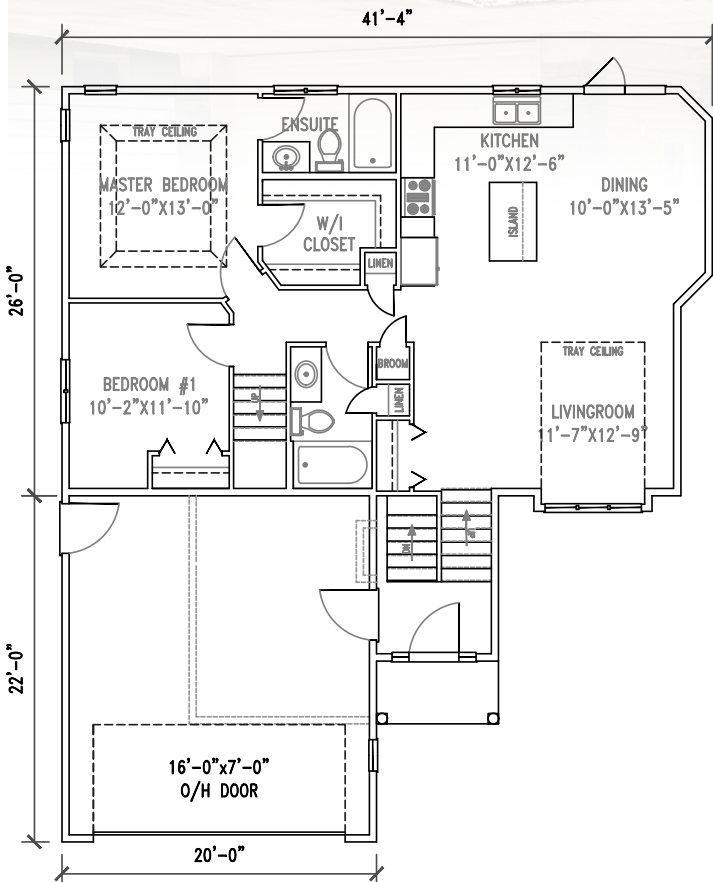

BAILEY HOMES

National Home Warranty™

The Beaverton 1320 sq. ft.

Affordable, Quality Custom RTM and Onsite Homes!

Toll-free (855) 773-0217 www.baileyhomesltd.ca info@bailey-homes.ca