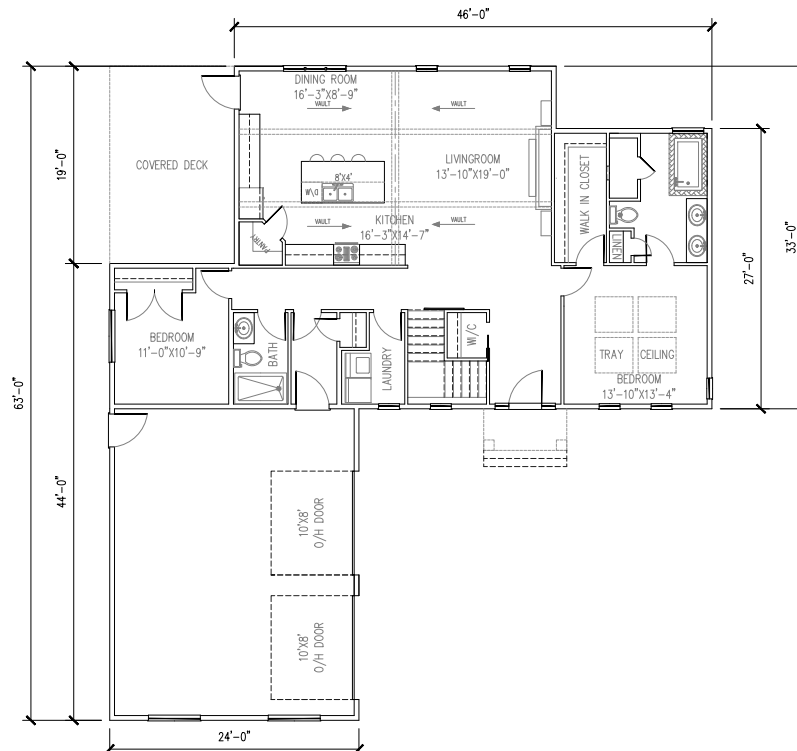

BAILEY HOMES

THE ABERDEEN

1596 sq. ft. — 2 Bedrooms / 2 Bathrooms

Affordable, Quality Custom RTM and Onsite Homes!

Toll-free (855) 773-0217 www.baileyhomesltd.ca info@bailey-homes.ca