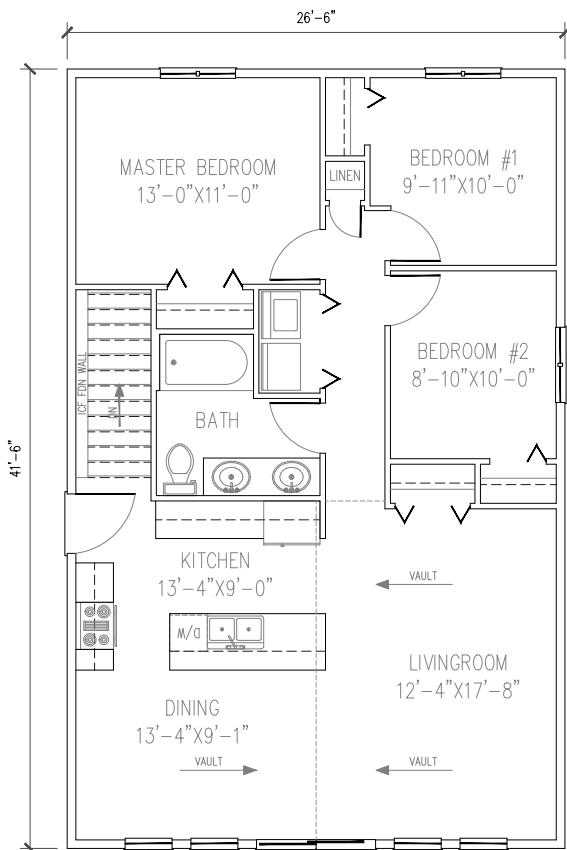

BAILEY HOMES

The Salem 2

1100 sq. ft.

Affordable, Quality Custom RTM and Onsite Homes!

Toll-free (855) 773-0217 www.baileyhomesltd.ca info@bailey-homes.ca